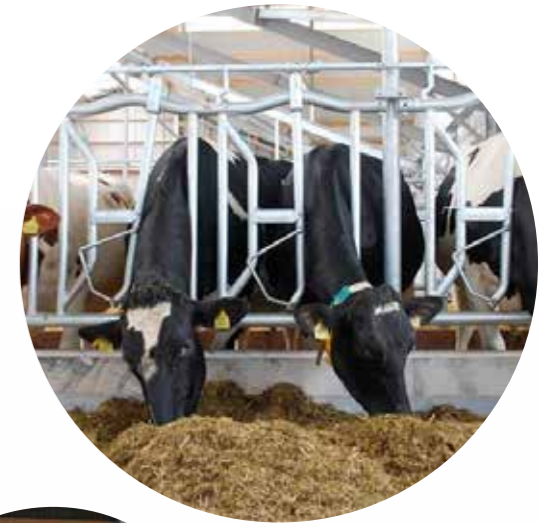

CSL Feed Front

**More cow comfort due to
wide top opening!**

Care for Cows

Strong construction that offers the cow a safe, quiet and comfortable feeding place

The ultimate in cow comfort feed front solutions, the CSL self-locking feed fronts provides an exceptionally wide top opening and a curved rail that minimizes contact with the cow's head. CSL feed fronts have a 47 cm curved opening across the top and all the standard features offered with all our self-locks.

Cows can be locked individually with a locking pin

They can also be released individually from behind the cow by means of a telescopic control stick

Characteristics CSL Feed Front

Cow friendly design

Simplicity and functionality

Quiet operation

Feeding place widths vary from 65 to 75 cm

Low Maintenance

Our CSL self-locks have minimal moving parts, meaning there is less likelihood of parts breaking down and issues arising

Curved top rail

Large 47 cm head hole opening

Technical data

8 openings

9 openings

Mount CSL Feed Front

| Type | Size |
|------------|------------------------------------|
| 0 - 5 cm | 140 mm (A) x 63 mm (B) x 63 mm (C) |
| 5 - 10 cm | 210 mm (A) x 63 mm (B) x 63 mm (C) |
| 10 - 20 cm | 315 mm (A) x 63 mm (B) x 63 mm (C) |