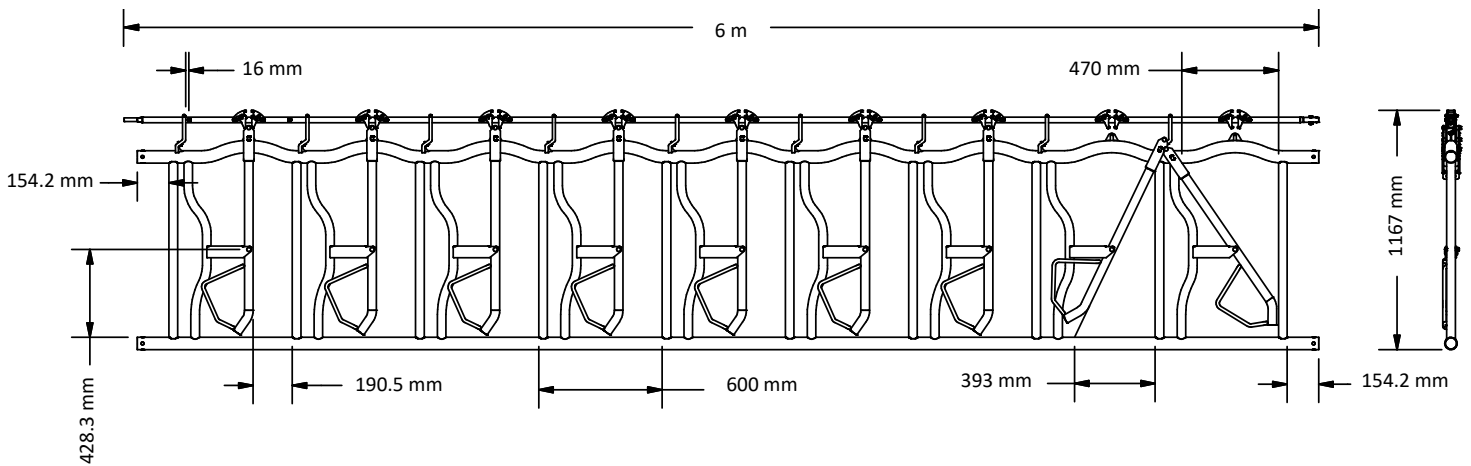

Quiet operation

Feeding place widths vary from 65 to 75 cm

Low Maintenance

Our CSL self-locks have minimal moving parts, meaning there is less likelihood of parts breaking down and issues arising

Curved top rail

Large 47 cm head hole opening

Technical data

8 openings

9 openings

Mount CSL Feed Front

| Type | Size |
|------------|------------------------------------|
| 0 - 5 cm | 140 mm (A) x 63 mm (B) x 63 mm (C) |
| 5 - 10 cm | 210 mm (A) x 63 mm (B) x 63 mm (C) |
| 10 - 20 cm | 315 mm (A) x 63 mm (B) x 63 mm (C) |

Mid support

| Mid support | |
|---------------|-------------------|
| Round bracket | M 12 – 60 x 90 mm |

Cowhouse International

Learns more on:
www.cowhouse.com

Nobelweg 1, 8912 BJ Leeuwarden
 The Netherlands