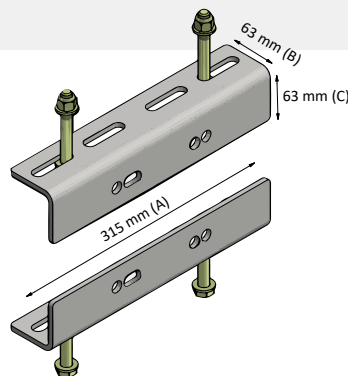

Quiet operation

Feeding place widths vary from 65 to 75 cm

Low Maintenance

Our CSL self-locks have minimal moving parts, meaning there is less likelihood of parts breaking down and issues arising

Curved top rail

Large 47 cm head hole opening

Technical data

8 openings

9 openings

Mount CSL Feed Front

| Type | Size |
|------------|------------------------------------|
| 0 - 5 cm | 140 mm (A) x 63 mm (B) x 63 mm (C) |
| 5 - 10 cm | 210 mm (A) x 63 mm (B) x 63 mm (C) |
| 10 - 20 cm | 315 mm (A) x 63 mm (B) x 63 mm (C) |

Mid support

| Mid support | |
|---------------|-------------------|
| Round bracket | M 12 – 60 x 90 mm |

Cowhouse International

Learns more on:
www.cowhouse.com

Nobelweg 1, 8912 BJ Leeuwarden
 The Netherlands