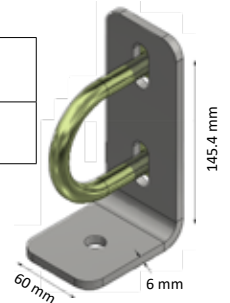

Quiet operation

Feeding place widths vary from 65 to 75 cm

Low Maintenance

Our CSL self-locks have minimal moving parts, meaning there is less likelihood of parts breaking down and issues arising

Curved top rail

Large 47 cm head hole opening

Technical data

8 openings

9 openings

Mount CSL Feed Front

| Type | Size |
|------------|------------------------------------|
| 0 - 5 cm | 140 mm (A) x 63 mm (B) x 63 mm (C) |
| 5 - 10 cm | 210 mm (A) x 63 mm (B) x 63 mm (C) |
| 10 - 20 cm | 315 mm (A) x 63 mm (B) x 63 mm (C) |

Mid support

| Mid support | |
|---------------|-------------------|
| Round bracket | M 12 – 60 x 90 mm |

Cowhouse International

Learns more on:
www.cowhouse.com

Nobelweg 1, 8912 BJ Leeuwarden
 The Netherlands