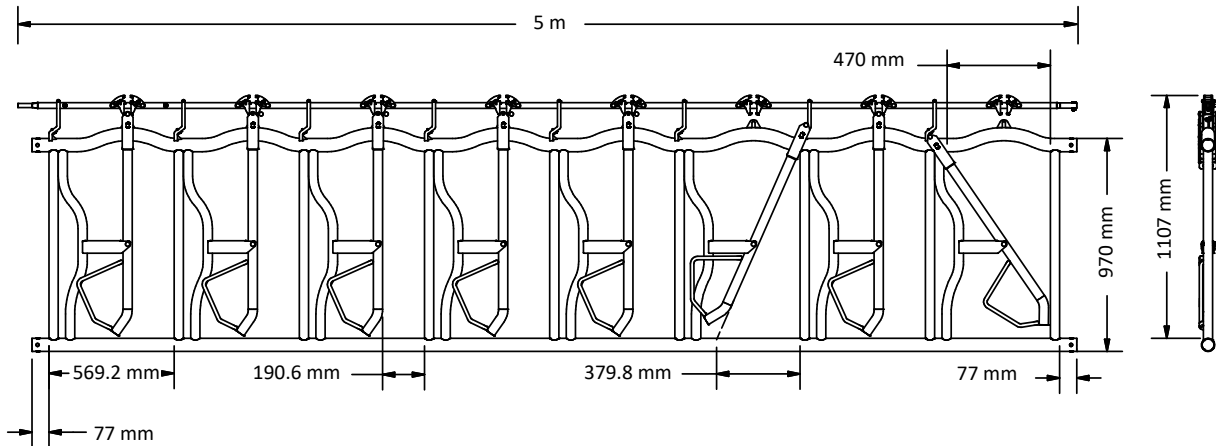

Quiet operation

Feeding place widths vary from 65 to 75 cm

Low Maintenance

Our CSL self-locks have minimal moving parts, meaning there is less likelihood of parts breaking down and issues arising

Curved top rail

Large 47 cm head hole opening

Technical data

8 openings

9 openings

Mount CSL Feed Front

| Type | Size |
|------------|------------------------------------|
| 0 - 5 cm | 140 mm (A) x 63 mm (B) x 63 mm (C) |
| 5 - 10 cm | 210 mm (A) x 63 mm (B) x 63 mm (C) |
| 10 - 20 cm | 315 mm (A) x 63 mm (B) x 63 mm (C) |